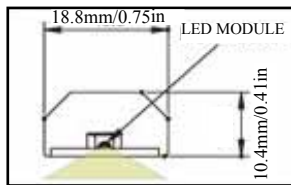

Dimension

Light Angle

0 Degree

27 Degrees (Standard)

Features & Benefits

- Input voltage: DC12V
- Color temperature: 3500K/5300K
- Operating temperature: -30°C to +40°C
- Dimmable with remote control
- Custom sizes available (Max. 8')
- Best quality products with standard 2-year warranty
- Daisy chain and spider wires (available connections)

Specification (Stock Items)

Part Number	LMS12-300	LMS12-580	LMS12-860	LMS12-1140	LMS12-1420
Input Voltage	DC 12V				
Wattage	4W	8W	12W	16W	20W
Luminous Efficacy	68lm/w (WW) 83lm/w (CW)	68lm/w (WW) 83lm/w (CW)	68lm/w (WW) 83lm/w (CW)	68lm/w (WW) 83lm/w (CW)	68lm/w (WW) 83lm/w (CW)
Luminous Flux	272(WW) 332(CW)	522(WW) 664(CW)	816(WW) 996(CW)	1088(WW) 1328(CW)	1360(WW) 1660(CW)
Color Options	warm / pure white				
Light Length (L)	300mm / 11.80in	580mm / 22.80in	860mm / 33.90in	1140mm / 44.90in	1420mm/55.90in
Operating Temperature	-30 °C (-40 ° F) ~ + 40 °C (+104 °F)				
Certification	UL / cUL, CE				
Expected Lifespan	30,000 ~ 50,000 hrs				