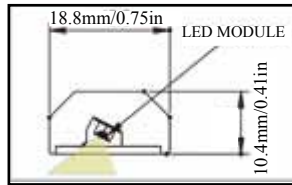

Dimension

Light Angle

0 Degree

27 Degrees (Standard)

Features & Benefits

- Input voltage: DC12V
- Color temperature: 3500K/5300K
- Operating temperature: -30°C to +40°C
- Dimmable with remote control
- Custom sizes available (Max. 8')
- Best quality products with standard 2-year warranty
- Daisy chain and spider wires (available connections)

Specification (Stock Items)

Part Number	LMS12-300	LMS12-580	LMS12-860	LMS12-1140	LMS12-1420
Input Voltage	DC 12V				
Wattage	4W	8W	12W	16W	20W
Luminous Efficacy	68lm/w (WW) 83lm/w (CW)	68lm/w (WW) 83lm/w (CW)	68lm/w (WW) 83lm/w (CW)	68lm/w (WW) 83lm/w (CW)	68lm/w (WW) 83lm/w (CW)
Luminous Flux	272(WW) 332(CW)	522(WW) 664(CW)	816(WW) 996(CW)	1088(WW) 1328(CW)	1360(WW) 1660(CW)
Color Options	warm / pure white				
Light Length (L)	300mm / 11.80in	580mm / 22.80in	860mm / 33.90in	1140mm / 44.90in	1420mm/55.90in
Operating Temperature	-30 °C (-40 ° F) ~ + 40 °C (+104 °F)				
Certification	UL / cUL, CE				
Expected Lifespan	30,000 ~ 50,000 hrs				