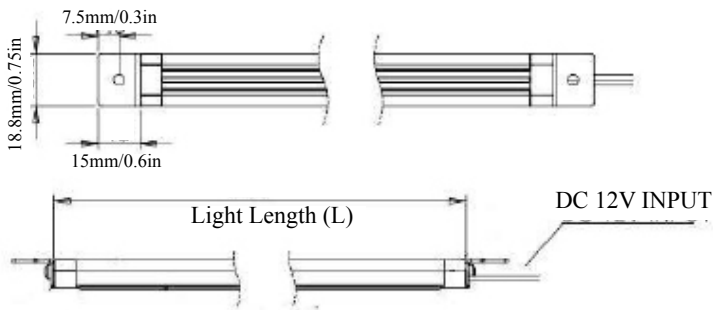

Dimension

Light Angle

0 Degree

27 Degrees (Standard)

Features & Benefits

- Input voltage: DC12V
- Color temperature: 3500K/5300K
- Operating temperature: -30°C to +40°C
- Dimmable with remote control
- Custom sizes available (Max. 8')
- Best quality products with standard 2-year warranty
- Daisy chain and spider wires (available connections)

Specification (Stock Items)

Part Number	LMS12-300	LMS12-580	LMS12-860	LMS12-1140	LMS12-1420
Input Voltage	DC 12V				
Wattage	4W	8W	12W	16W	20W
Luminous Efficacy	68lm/w (WW) 83lm/w (CW)	68lm/w (WW) 83lm/w (CW)	68lm/w (WW) 83lm/w (CW)	68lm/w (WW) 83lm/w (CW)	68lm/w (WW) 83lm/w (CW)
Luminous Flux	272(WW) 332(CW)	522(WW) 664(CW)	816(WW) 996(CW)	1088(WW) 1328(CW)	1360(WW) 1660(CW)
Color Options	warm / pure white				
Light Length (L)	300mm / 11.80in	580mm / 22.80in	860mm / 33.90in	1140mm / 44.90in	1420mm/55.90in
Operating Temperature	-30 °C (-40 ° F) ~ + 40 °C (+104 °F)				
Certification	UL / cUL, CE				
Expected Lifespan	30,000 ~ 50,000 hrs				