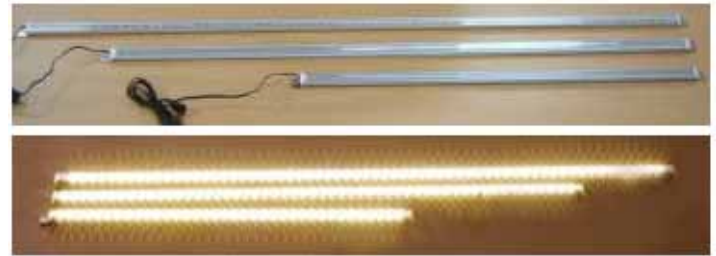

Dimension

Light Angle

0 Degree

27 Degrees (Standard)

Features & Benefits

- Input voltage: DC12V
- Color temperature: 3500K/5300K
- Operating temperature: -30°C to +40°C
- Dimmable with remote control
- Custom sizes available (Max. 8')
- Best quality products with standard 2-year warranty
- Daisy chain and spider wires (available connections)

Specification (Stock Items)

Part Number	LMS12-300	LMS12-580	LMS12-860	LMS12-1140	LMS12-1420
Input Voltage	DC 12V				
Wattage	4W	8W	12W	16W	20W
Luminous Efficacy	68lm/w (WW) 83lm/w (CW)	68lm/w (WW) 83lm/w (CW)	68lm/w (WW) 83lm/w (CW)	68lm/w (WW) 83lm/w (CW)	68lm/w (WW) 83lm/w (CW)
Luminous Flux	272(WW) 332(CW)	522(WW) 664(CW)	816(WW) 996(CW)	1088(WW) 1328(CW)	1360(WW) 1660(CW)
Color Options	warm / pure white				
Light Length (L)	300mm / 11.80in	580mm / 22.80in	860mm / 33.90in	1140mm / 44.90in	1420mm/55.90in
Operating Temperature	-30 °C (-40 ° F) ~ + 40 °C (+104 °F)				
Certification	UL / cUL, CE				
Expected Lifespan	30,000 ~ 50,000 hrs				